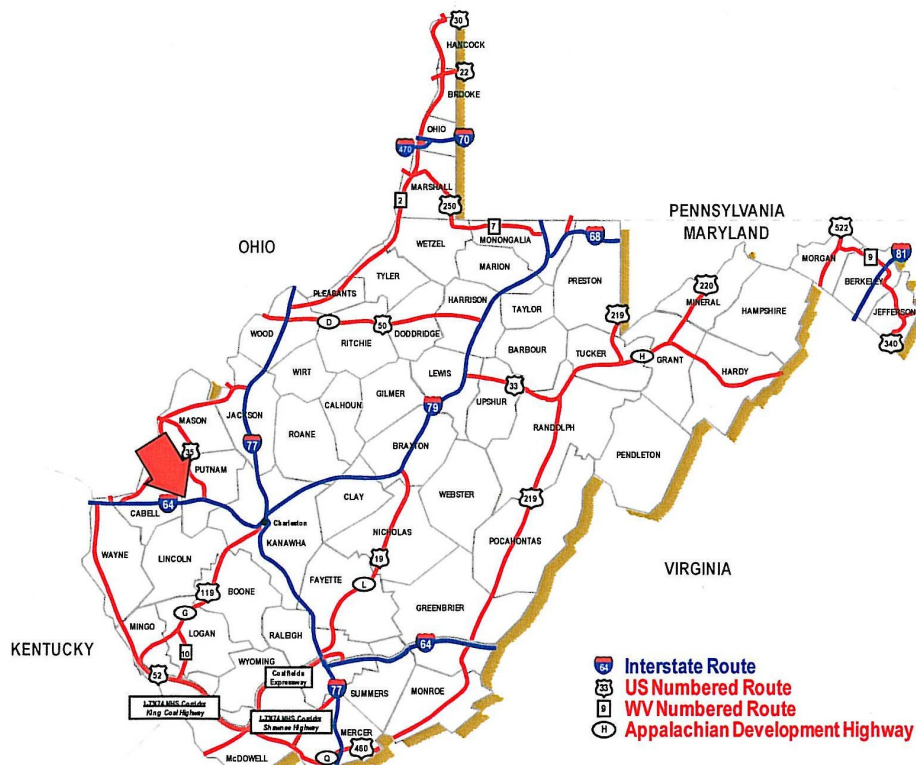

## TRANSPORTATION

**Interstate/4 Lane Highway:** Direct Access from the St. Albans Exit of I-64.  
**Commercial Airport:** 17 miles to Yeager Airport, Charleston, WV  
**Railroad:** NA  
**Railroad Siding:** NA  
**Navigable Waterway:** NA  
**On-Site Barge Facility:** NA

### 250 & 500 Mile Radius from Putnam County, West Virginia

### Proximity of Putnam County to Major Roadways