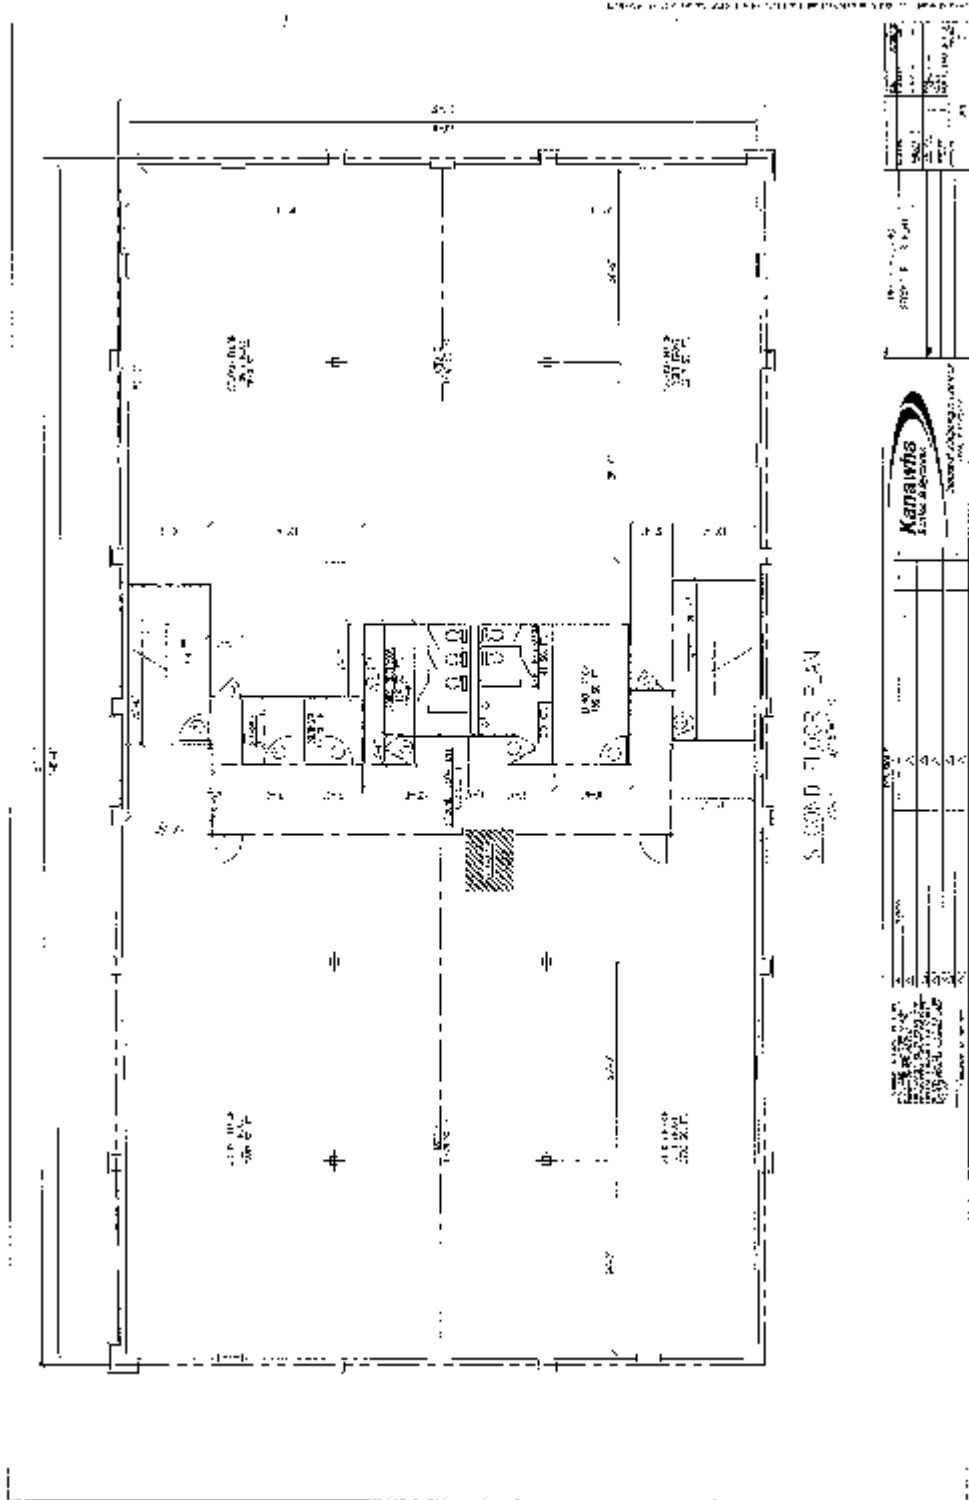

First Level Floor Plan