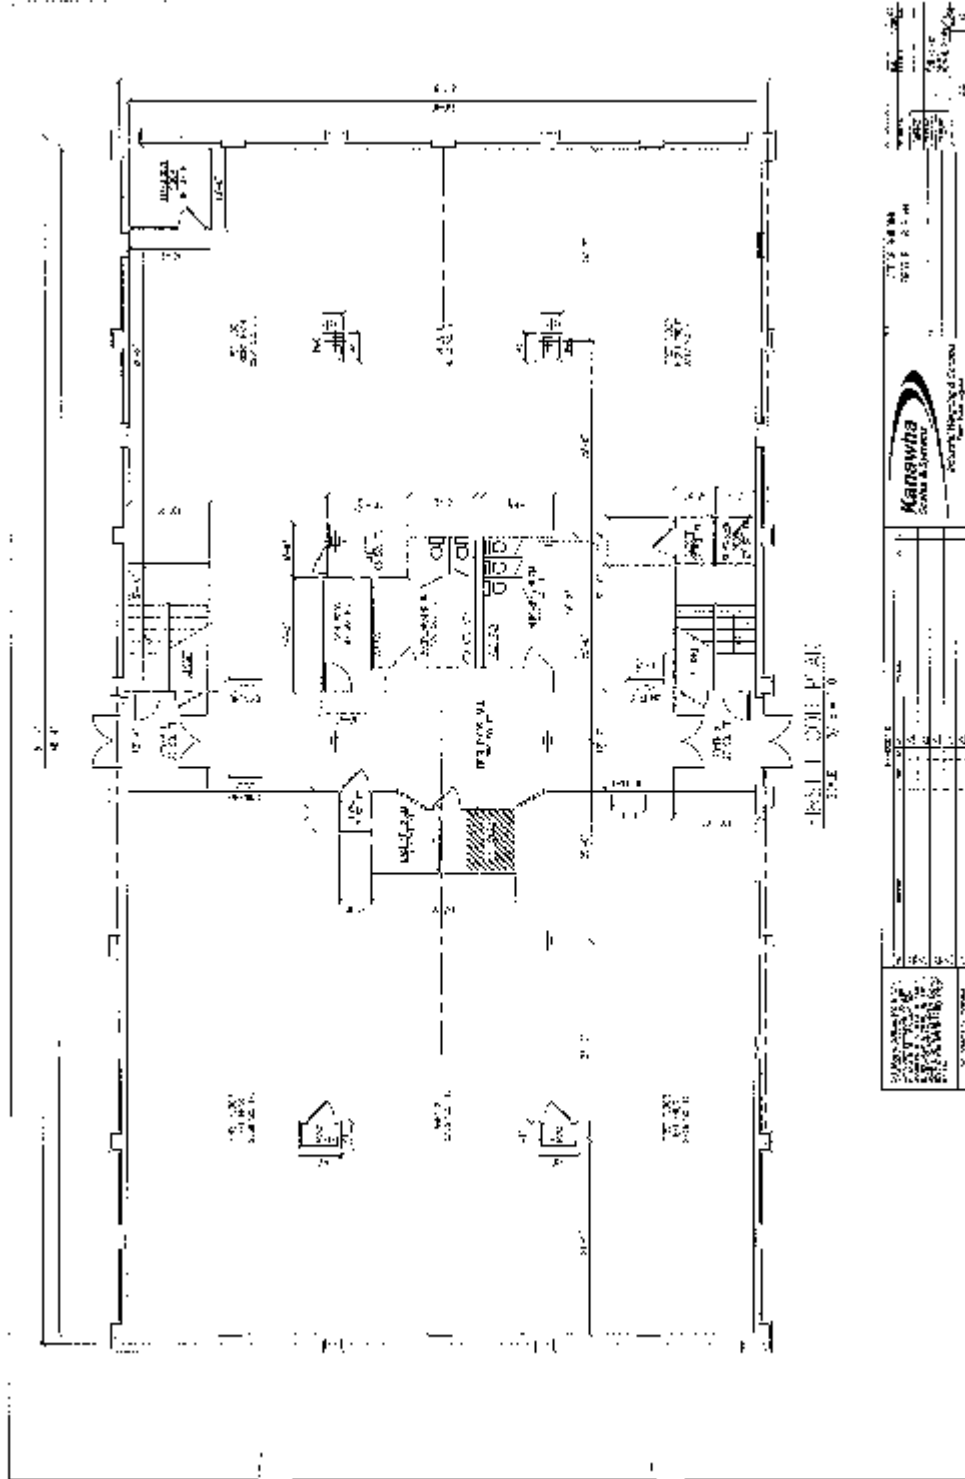

PCDA

PUTNAM COUNTY DEVELOPMENT AUTHORITY, INC.

24,000 sq. ft. Office Space Available
Teays Point Commercial Park
2 Smiley Dr., St. Albans, WV